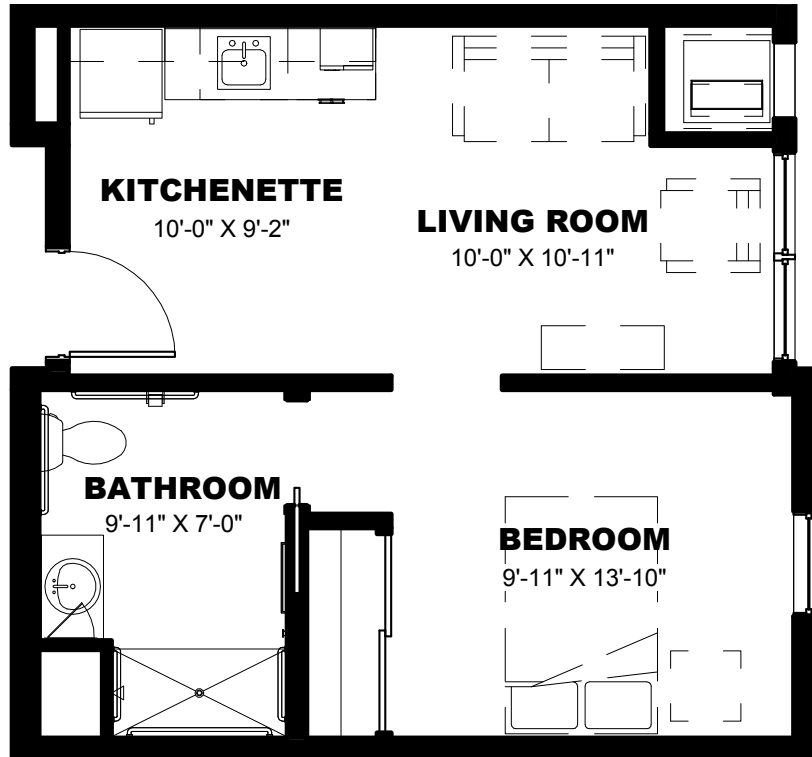

# Cypress

- » One-Bedroom
- » One-Bath
- » Den

To make your reservation, call 219-322-8855 or visit [ClarendaleOfScherville.com](http://ClarendaleOfScherville.com).

831  
SQ FT

## Juniper

- » Two-Bedroom
- » One-Bath

838  
SQ FT

## Spruce

- » Two-Bedroom
- » One-Bath

457  
SQ FT