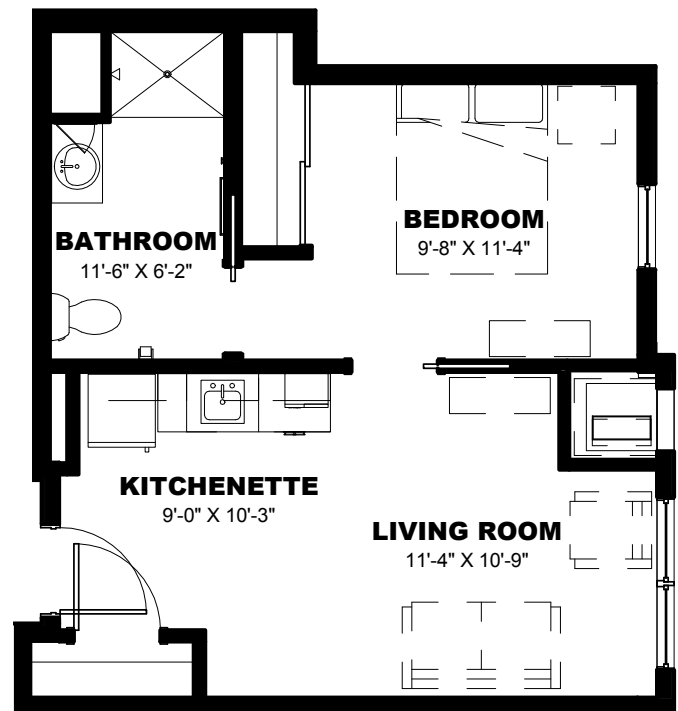

## Maple

- » One-Bedroom
- » One-Bath

459  
SQ FT

## Birch

- » One-Bedroom
- » One-Bath

To make your reservation, call 219-322-8855 or visit [ClarendaleOfSchererville.com](http://ClarendaleOfSchererville.com).

491  
SQ FT

## Magnolia

- » One-Bedroom
- » One-Bath

518  
SQ FT

## Honeysuckle

- » One-Bedroom
- » One-Bath

**630**  
SQ FT