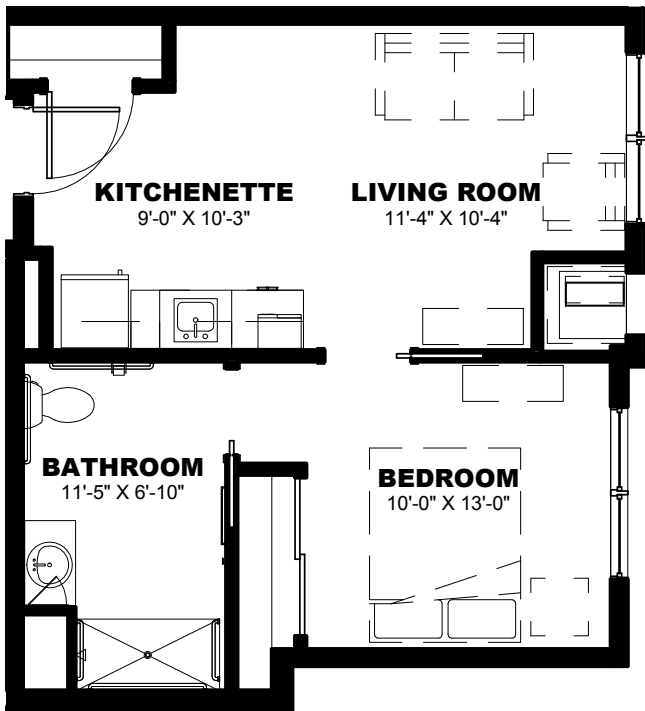

## Maple

- » One-Bedroom
- » One-Bath

459  
SQ FT

## Birch

- » One-Bedroom
- » One-Bath

To make your reservation, call 219-322-8855 or visit [ClarendaleOfSchererville.com](http://ClarendaleOfSchererville.com).

491  
SQ FT

## Magnolia

- » One-Bedroom
- » One-Bath

518  
SQ FT

## Honeysuckle

- » One-Bedroom
- » One-Bath

**630**  
SQ FT