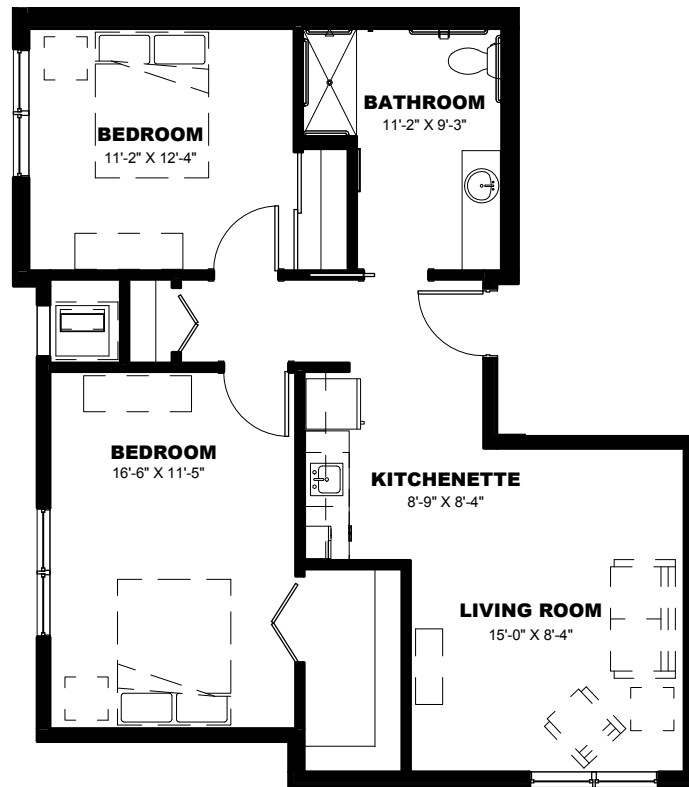

## Honeysuckle

- » One-Bedroom
- » One-Bath

**630**  
SQ FT

# Cypress

- » One-Bedroom
- » One-Bath
- » Den

To make your reservation, call 219-322-8855 or visit [ClarendaleOfScherville.com](http://ClarendaleOfScherville.com).

831  
SQ FT

## Juniper

- » Two-Bedroom
- » One-Bath

838  
SQ FT

## Spruce

- » Two-Bedroom
- » One-Bath

457  
SQ FT