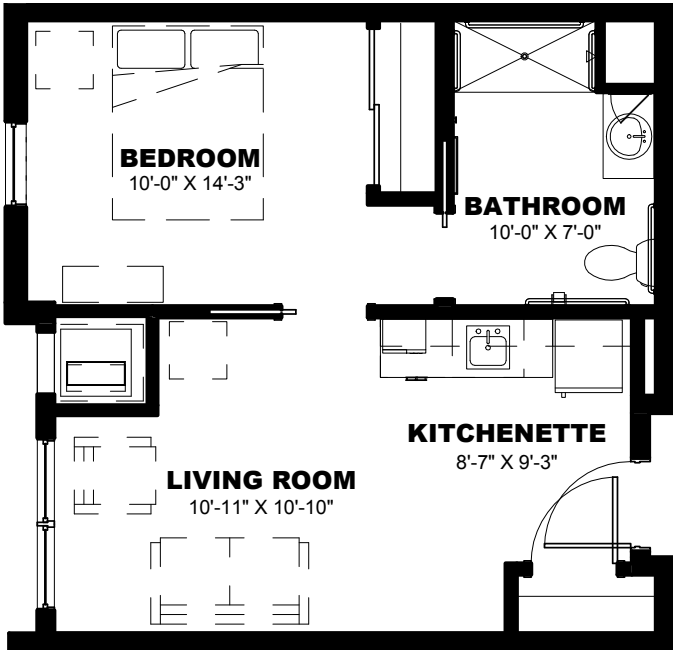

## Maple

- » One-Bedroom
- » One-Bath

459  
SQ FT

## Birch

- » One-Bedroom
- » One-Bath

To make your reservation, call 219-322-8855 or visit [ClarendaleOfSchererville.com](http://ClarendaleOfSchererville.com).

491  
SQ FT

## Magnolia

- » One-Bedroom
- » One-Bath

518  
SQ FT

## Honeysuckle

- » One-Bedroom
- » One-Bath

**630**  
SQ FT