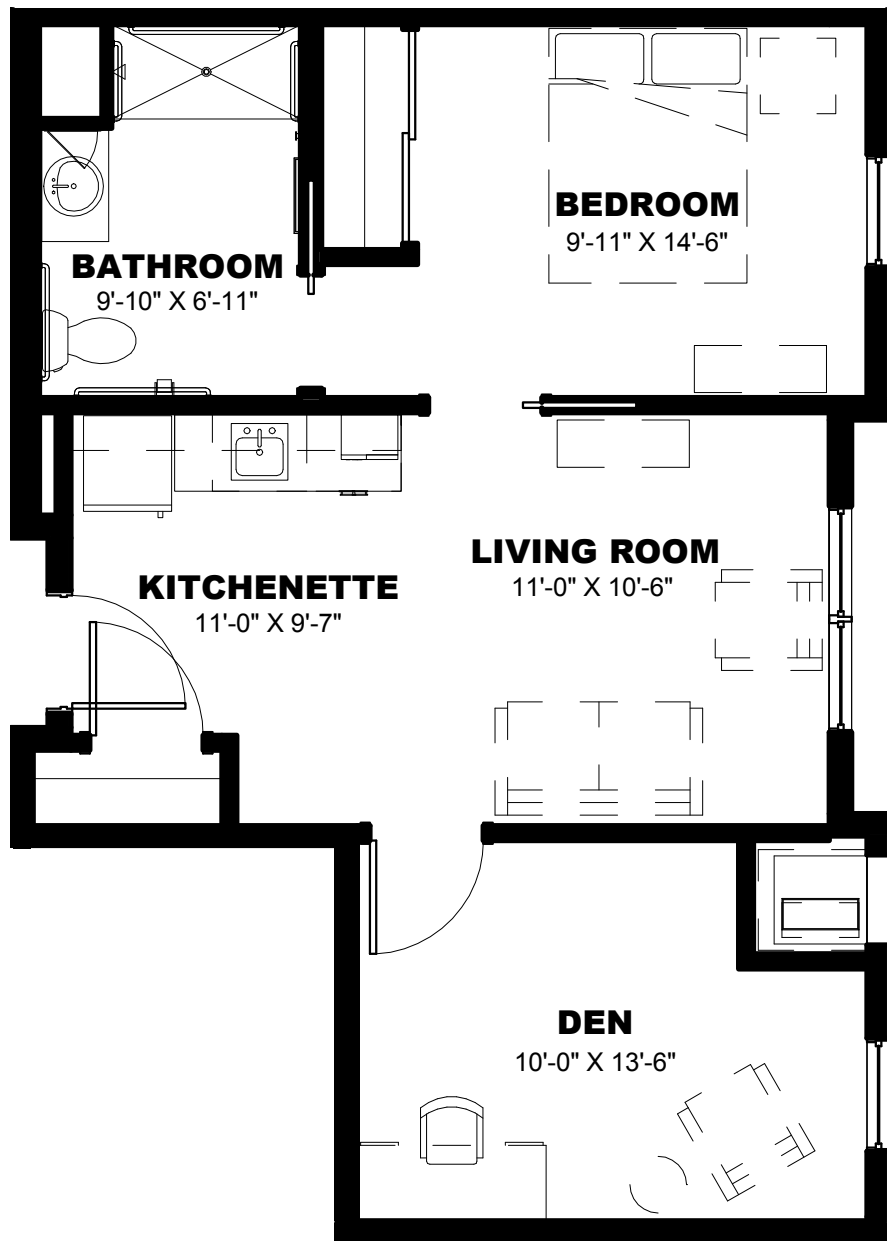

## Birch

- » One-Bedroom
- » One-Bath

To make your reservation, call 219-322-8855 or visit [ClarendaleOfSchererville.com](http://ClarendaleOfSchererville.com).

491  
SQ FT

## Magnolia

- » One-Bedroom
- » One-Bath

518  
SQ FT

## Honeysuckle

- » One-Bedroom
- » One-Bath

**630**  
SQ FT

# Cypress

- » One-Bedroom
- » One-Bath
- » Den

To make your reservation, call 219-322-8855 or visit [ClarendaleOfScherville.com](http://ClarendaleOfScherville.com).

831  
SQ FT