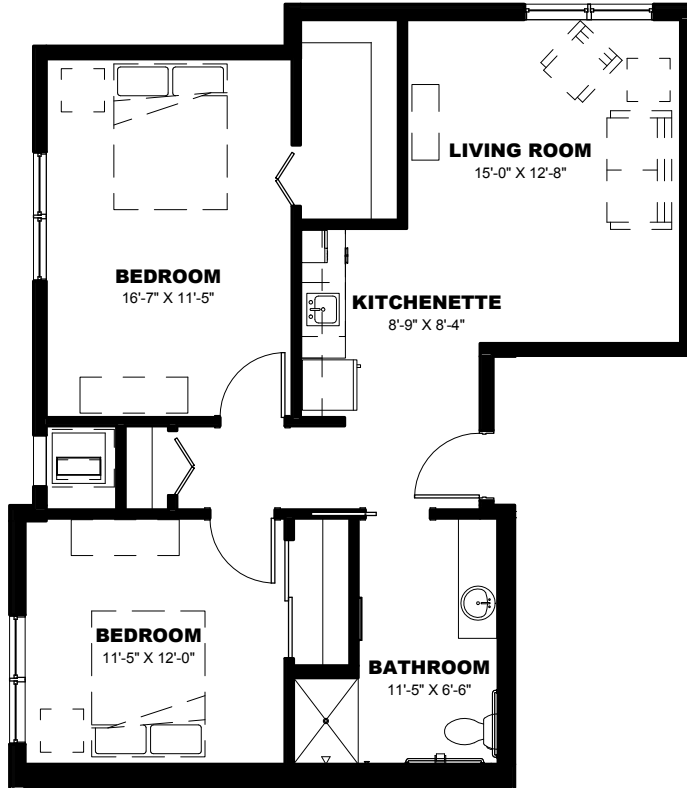

## Magnolia

- » One-Bedroom
- » One-Bath

518  
SQ FT

## Honeysuckle

- » One-Bedroom
- » One-Bath

**630**  
SQ FT

# Cypress

- » One-Bedroom
- » One-Bath
- » Den

To make your reservation, call 219-322-8855 or visit [ClarendaleOfScherville.com](http://ClarendaleOfScherville.com).

831  
SQ FT

## Juniper

- » Two-Bedroom
- » One-Bath

838  
SQ FT