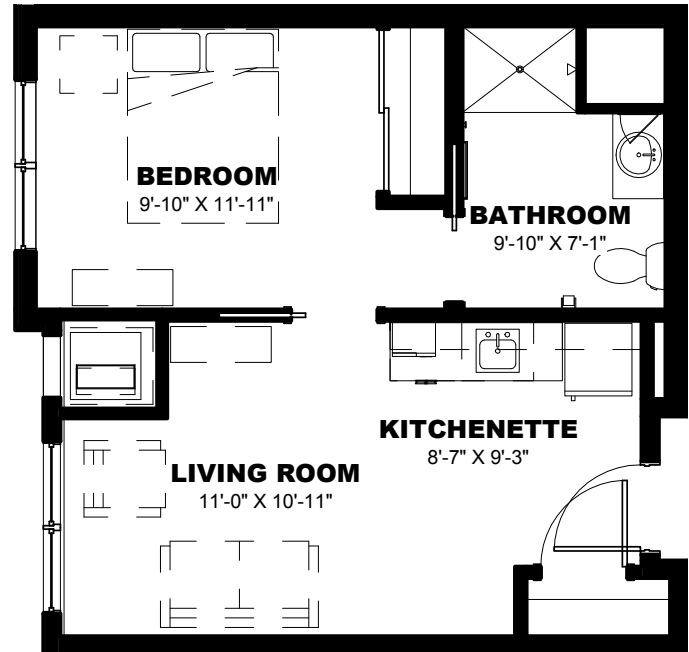

## Maple

- » One-Bedroom
- » One-Bath

459  
SQ FT

## Birch

- » One-Bedroom
- » One-Bath

To make your reservation, call 219-322-8855 or visit [ClarendaleOfSchererville.com](http://ClarendaleOfSchererville.com).

491  
SQ FT

## Magnolia

- » One-Bedroom
- » One-Bath

518  
SQ FT

## Honeysuckle

- » One-Bedroom
- » One-Bath

**630**  
SQ FT