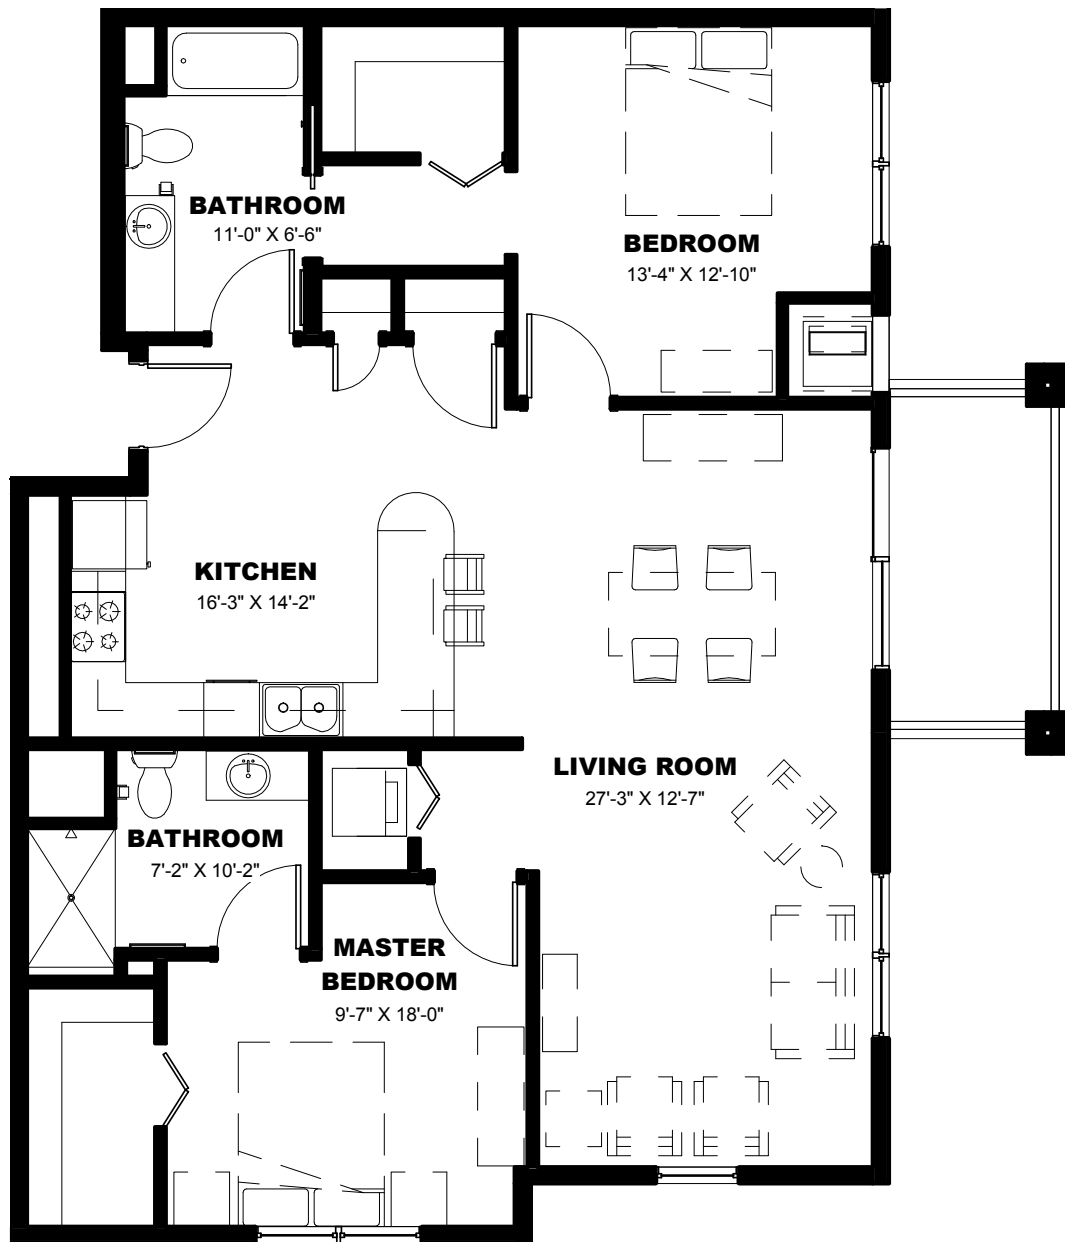

1,008
SQ FT

Holly

- » Two-Bedroom
- » Two-Bath

1,178
SQ FT

White Oak

- » Two-Bedroom
- » Two-Bath

To make your reservation, call 219-322-8855 or visit ClarendaleOfScherville.com.

1,218
SQ FT

Ash

- » Two-Bedroom
- » Two-Bath

1,282
SQ FT

Chestnut

- » Two-Bedroom
- » Two-Bath

1,277
SQ FT

Hickory

- » Two-Bedroom
- » Two-Bath