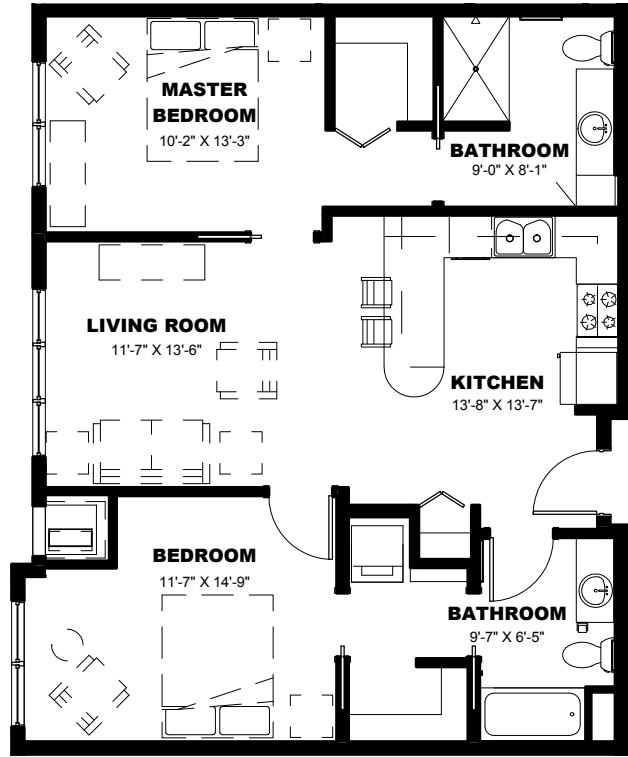

955
SQ FT

Willow

- » One-Bedroom
- » One-Bath
- » Den

957
SQ FT

Elm

- » One-Bedroom
- » One-Bath
- » Den

To make your reservation, call 219-322-8855 or visit ClarendaleOfScherville.com.

1,137
SQ FT

1,008
SQ FT

Holly

- » Two-Bedroom
- » Two-Bath

1,178
SQ FT

White Oak

- » Two-Bedroom
- » Two-Bath

To make your reservation, call 219-322-8855 or visit ClarendaleOfScherville.com.

1,218
SQ FT

Ash

- » Two-Bedroom
- » Two-Bath

1,282
SQ FT

Chestnut

- » Two-Bedroom
- » Two-Bath

1,277
SQ FT

Hickory

- » Two-Bedroom
- » Two-Bath