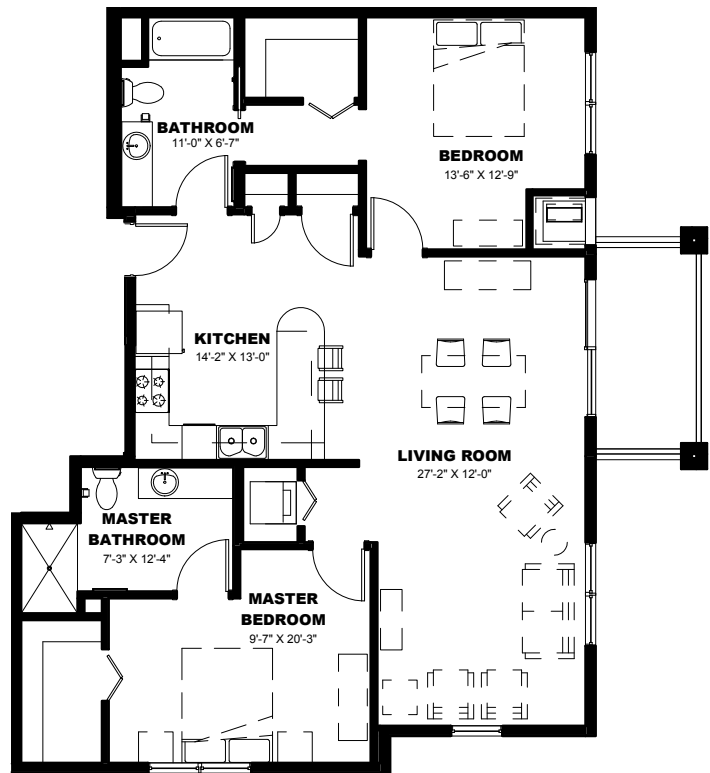

1,008
SQ FT

Holly

- » Two-Bedroom
- » Two-Bath

1,178
SQ FT

White Oak

- » Two-Bedroom
- » Two-Bath

To make your reservation, call 219-322-8855 or visit ClarendaleOfScherville.com.

1,218
SQ FT

Ash

- » Two-Bedroom
- » Two-Bath

1,282
SQ FT

Chestnut

- » Two-Bedroom
- » Two-Bath

1,277
SQ FT

Hickory

- » Two-Bedroom
- » Two-Bath