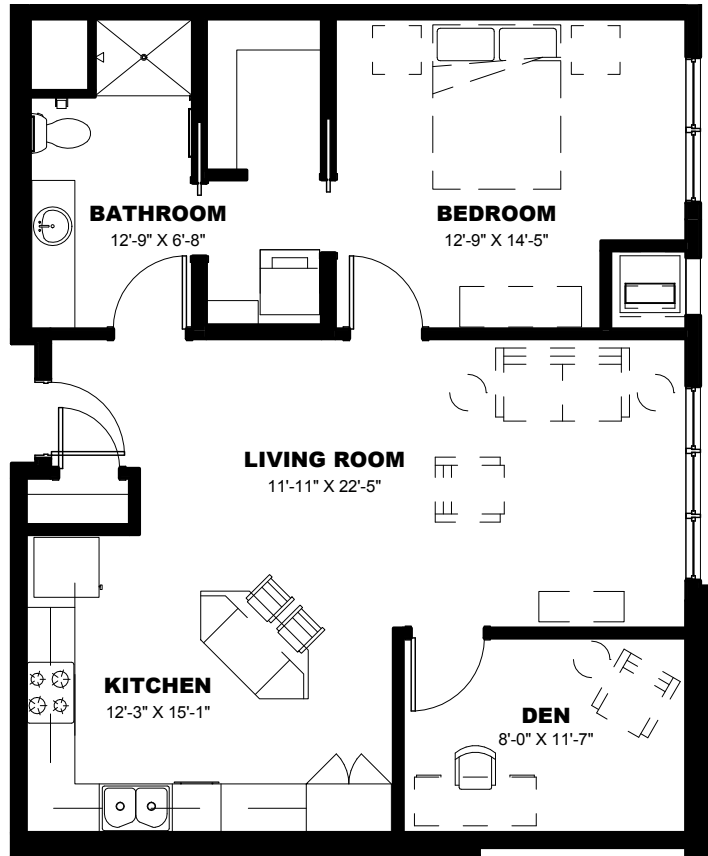

Olive

- » One-Bedroom
- » One-Bath

832
SQ FT

Pine

- » One-Bedroom
- » One-Bath

886
SQ FT

Sycamore

- » One-Bedroom
- » One-Bath
- » Den

955
SQ FT

Willow

- » One-Bedroom
- » One-Bath
- » Den

957
SQ FT

Elm

- » One-Bedroom
- » One-Bath
- » Den

To make your reservation, call 219-322-8855 or visit ClarendaleOfScherville.com.

1,137
SQ FT

Ash

- » Two-Bedroom
- » Two-Bath

1,282
SQ FT

Chestnut

- » Two-Bedroom
- » Two-Bath

1,277
SQ FT

Hickory

- » Two-Bedroom
- » Two-Bath