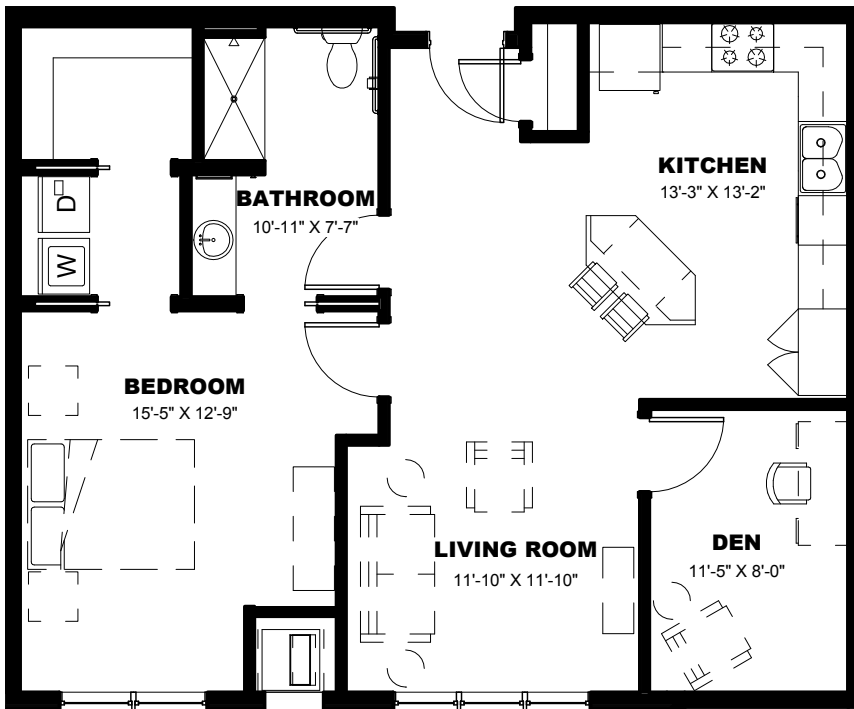

Olive

- » One-Bedroom
- » One-Bath

832
SQ FT

Pine

- » One-Bedroom
- » One-Bath

886
SQ FT

Sycamore

- » One-Bedroom
- » One-Bath
- » Den

955
SQ FT

Willow

- » One-Bedroom
- » One-Bath
- » Den

957
SQ FT

Elm

- » One-Bedroom
- » One-Bath
- » Den

To make your reservation, call 219-322-8855 or visit ClarendaleOfScherville.com.

1,137
SQ FT