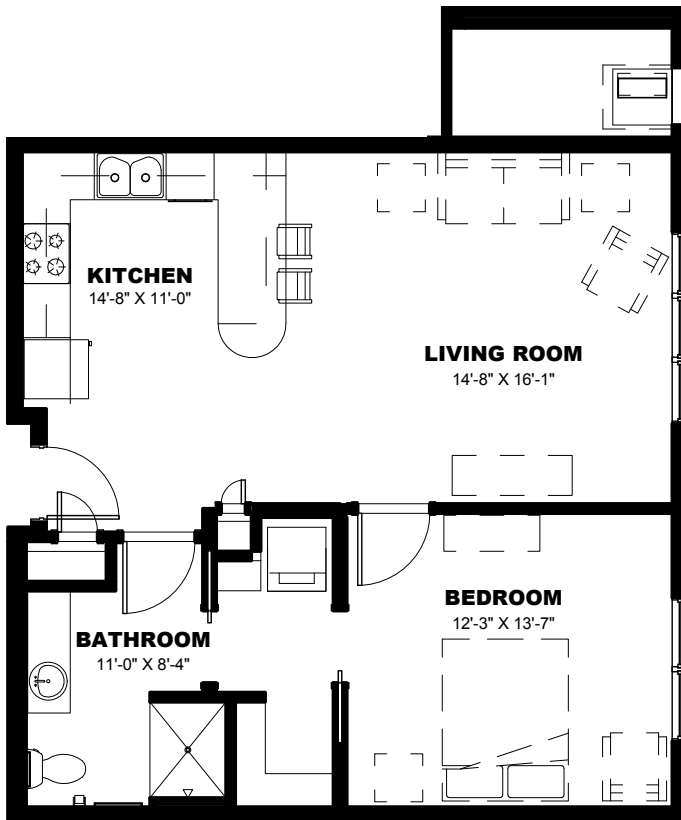

722
SQ FT

Beech

- » One-Bedroom
- » One-Bath

799
SQ FT

Mulberry

- » One-Bedroom
- » One-Bath

To make your reservation, call 219-322-8855 or visit ClarendaleOfScherville.com.

817
SQ FT

Olive

- » One-Bedroom
- » One-Bath

832
SQ FT

Pine

- » One-Bedroom
- » One-Bath

886
SQ FT

Sycamore

- » One-Bedroom
- » One-Bath
- » Den

955
SQ FT

Willow

- » One-Bedroom
- » One-Bath
- » Den

957
SQ FT

Elm

- » One-Bedroom
- » One-Bath
- » Den

To make your reservation, call 219-322-8855 or visit ClarendaleOfScherville.com.

1,137
SQ FT