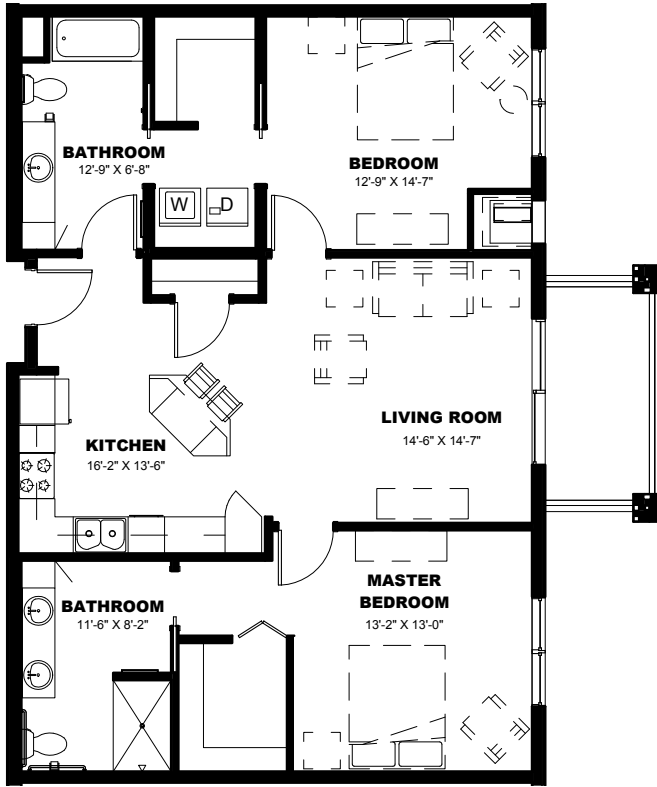

1,008
SQ FT

Holly

- » Two-Bedroom
- » Two-Bath

1,178
SQ FT

White Oak

- » Two-Bedroom
- » Two-Bath

To make your reservation, call 219-322-8855 or visit ClarendaleOfScherville.com.

1,218
SQ FT

Ash

- » Two-Bedroom
- » Two-Bath

1,282
SQ FT

Chestnut

- » Two-Bedroom
- » Two-Bath

1,277
SQ FT

Hickory

- » Two-Bedroom
- » Two-Bath