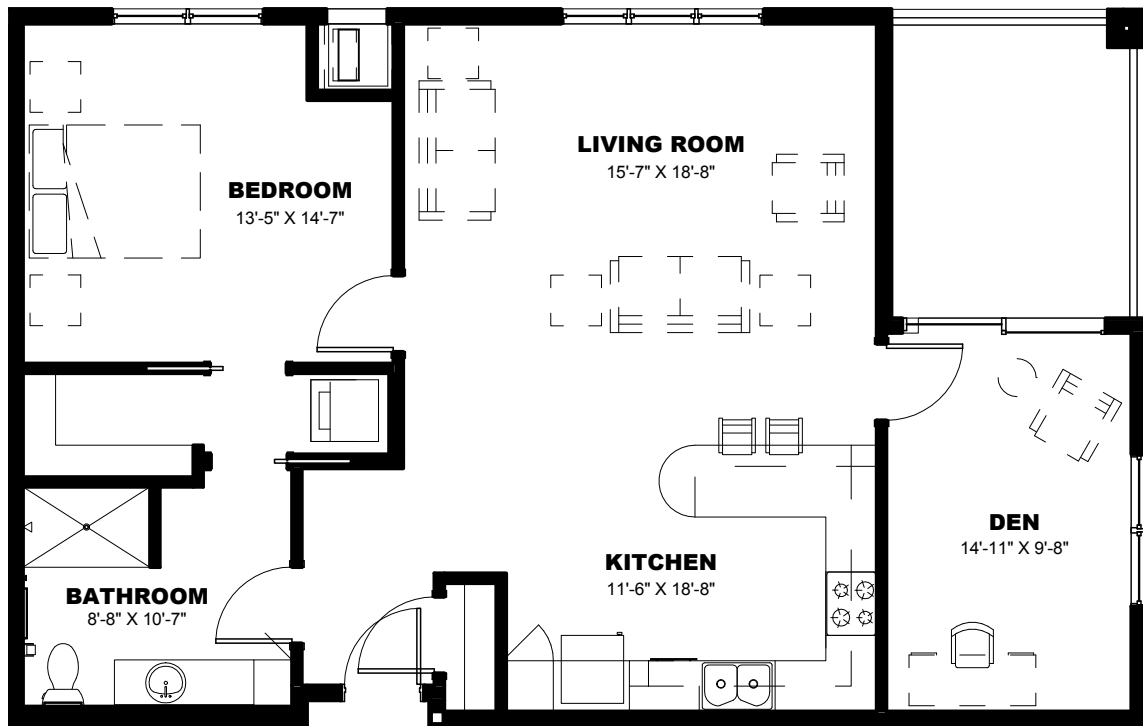

955
SQ FT

Willow

- » One-Bedroom
- » One-Bath
- » Den

957
SQ FT

Elm

- » One-Bedroom
- » One-Bath
- » Den

To make your reservation, call 219-322-8855 or visit ClarendaleOfScherville.com.

1,137
SQ FT

1,008
SQ FT

Holly

- » Two-Bedroom
- » Two-Bath

1,178
SQ FT

White Oak

- » Two-Bedroom
- » Two-Bath

To make your reservation, call 219-322-8855 or visit ClarendaleOfScherville.com.

1,218
SQ FT

Ash

- » Two-Bedroom
- » Two-Bath

1,282
SQ FT

Chestnut

- » Two-Bedroom
- » Two-Bath

1,277
SQ FT

Hickory

- » Two-Bedroom
- » Two-Bath