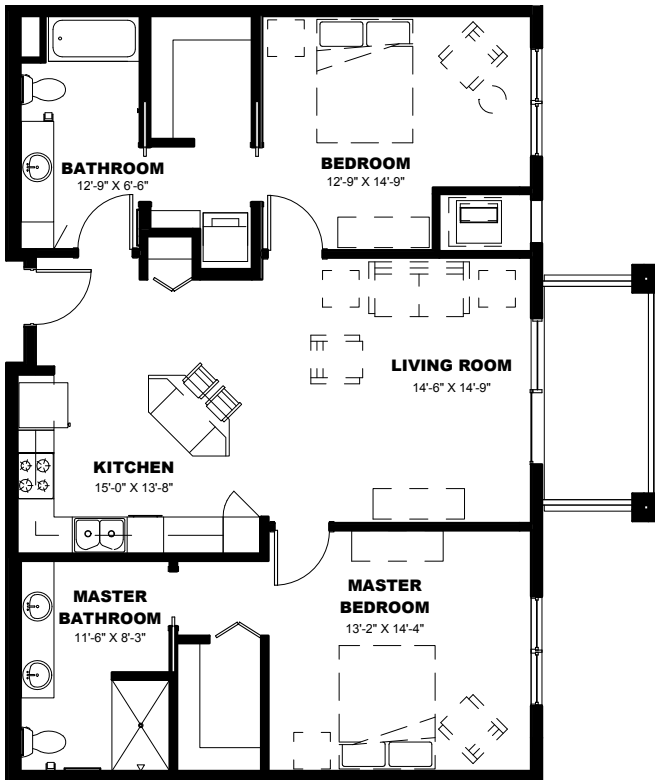

955
SQ FT

Willow

- » One-Bedroom
- » One-Bath
- » Den

957
SQ FT

Elm

- » One-Bedroom
- » One-Bath
- » Den

To make your reservation, call 219-322-8855 or visit ClarendaleOfScherville.com.

1,137
SQ FT

1,008
SQ FT

Holly

- » Two-Bedroom
- » Two-Bath

1,178
SQ FT

White Oak

- » Two-Bedroom
- » Two-Bath

To make your reservation, call 219-322-8855 or visit ClarendaleOfScherville.com.

1,218
SQ FT

Ash

- » Two-Bedroom
- » Two-Bath

1,282
SQ FT

Chestnut

- » Two-Bedroom
- » Two-Bath

1,277
SQ FT

Hickory

- » Two-Bedroom
- » Two-Bath