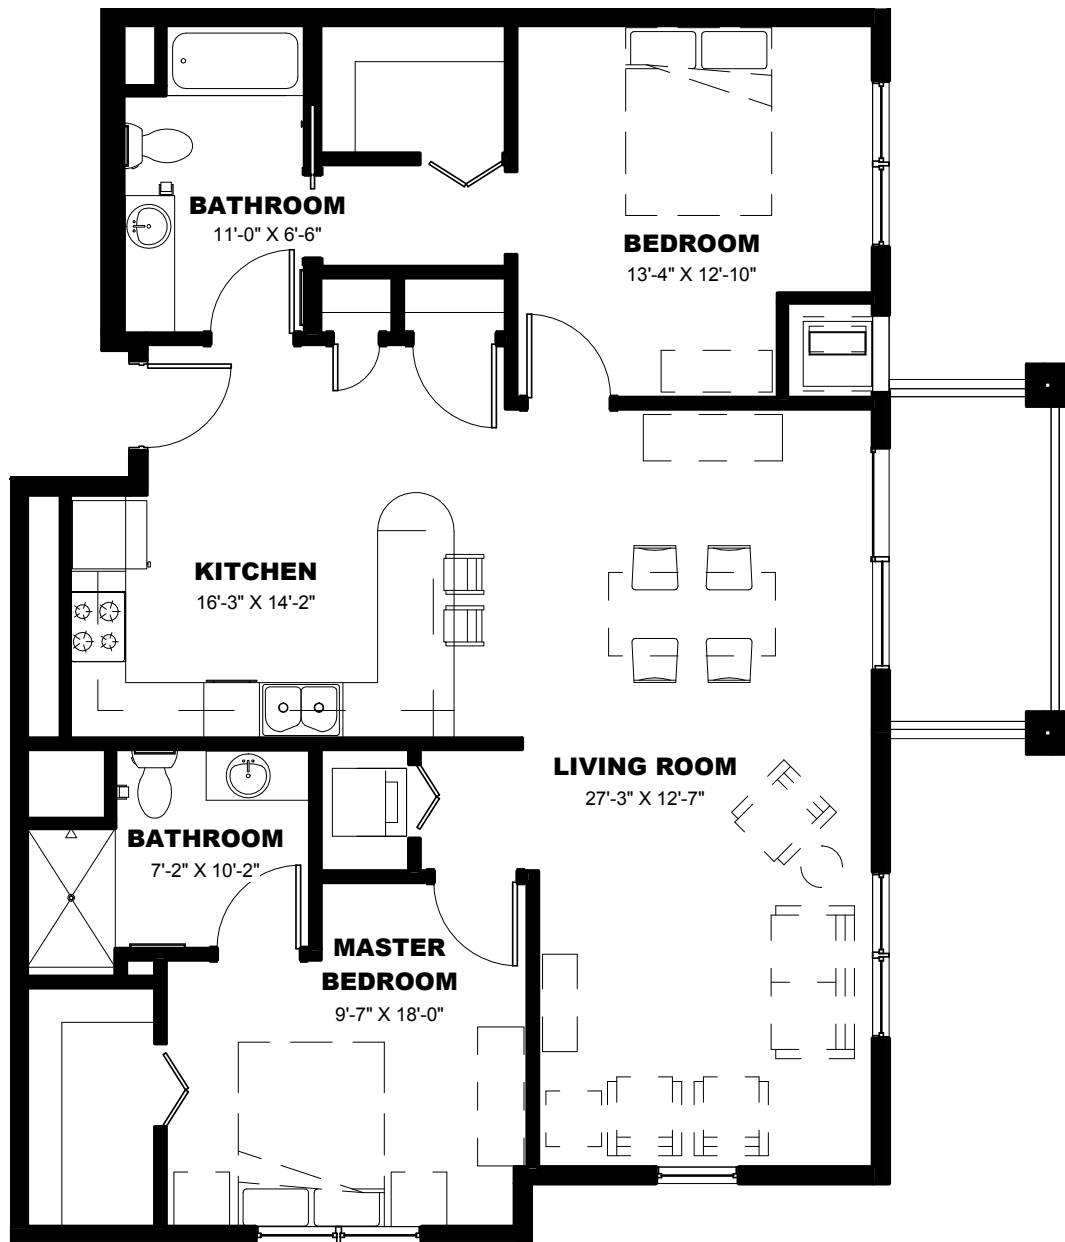

To make your reservation, call 219-322-8855 or visit ClarendaleOfScherville.com.

1,218
SQ FT

Ash

- » Two-Bedroom
- » Two-Bath

1,282
SQ FT

Chestnut

- » Two-Bedroom
- » Two-Bath

1,277
SQ FT

Hickory

- » Two-Bedroom
- » Two-Bath

To make your reservation, call 219-322-8855 or visit ClarendaleOfSchererville.com.