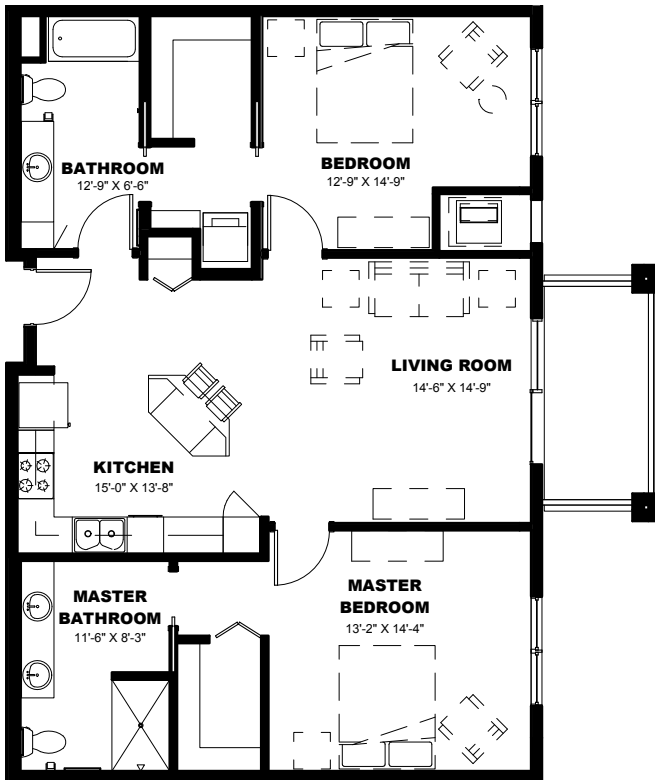

955
SQ FT

Willow

- » One-Bedroom
- » One-Bath
- » Den

957
SQ FT

Elm

- » One-Bedroom
- » One-Bath
- » Den

To make your reservation, call 219-322-8855 or visit ClarendaleOfScherville.com.

1,137
SQ FT

Cottonwood

- » One-Bedroom
- » One-Bath
- » Den

1,008
SQ FT

Holly

- » Two-Bedroom
- » Two-Bath

1,178
SQ FT

White Oak

- » Two-Bedroom
- » Two-Bath

To make your reservation, call 219-322-8855 or visit ClarendaleOfScherville.com.

1,218
SQ FT

Ash

- » Two-Bedroom
- » Two-Bath

1,282
SQ FT

Chestnut

- » Two-Bedroom
- » Two-Bath

1,277
SQ FT