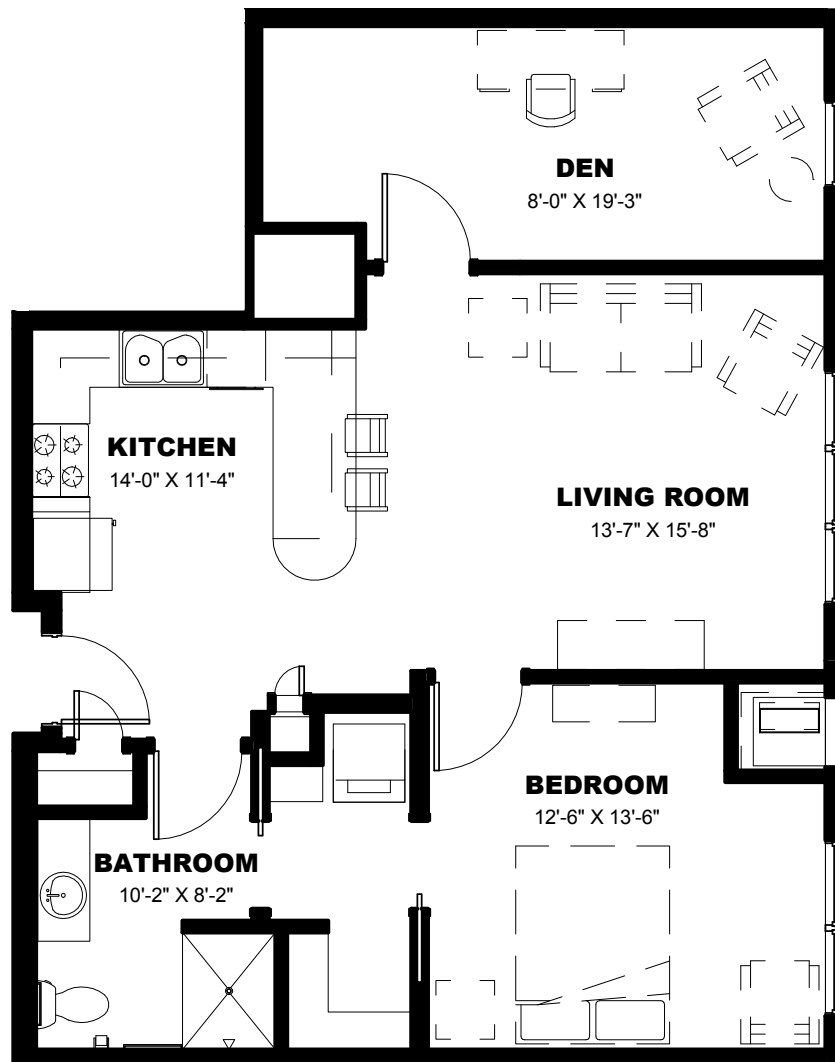

722
SQ FT

Beech

- » One-Bedroom
- » One-Bath

799
SQ FT

Mulberry

- » One-Bedroom
- » One-Bath

To make your reservation, call 219-322-8855 or visit ClarendaleOfScherville.com.

817
SQ FT

Olive

- » One-Bedroom
- » One-Bath

832
SQ FT

Pine

- » One-Bedroom
- » One-Bath

886
SQ FT

Sycamore

- » One-Bedroom
- » One-Bath
- » Den

955
SQ FT

Willow

- » One-Bedroom
- » One-Bath
- » Den

957
SQ FT

Elm

- » One-Bedroom
- » One-Bath
- » Den

To make your reservation, call 219-322-8855 or visit ClarendaleOfScherville.com.

1,137
SQ FT