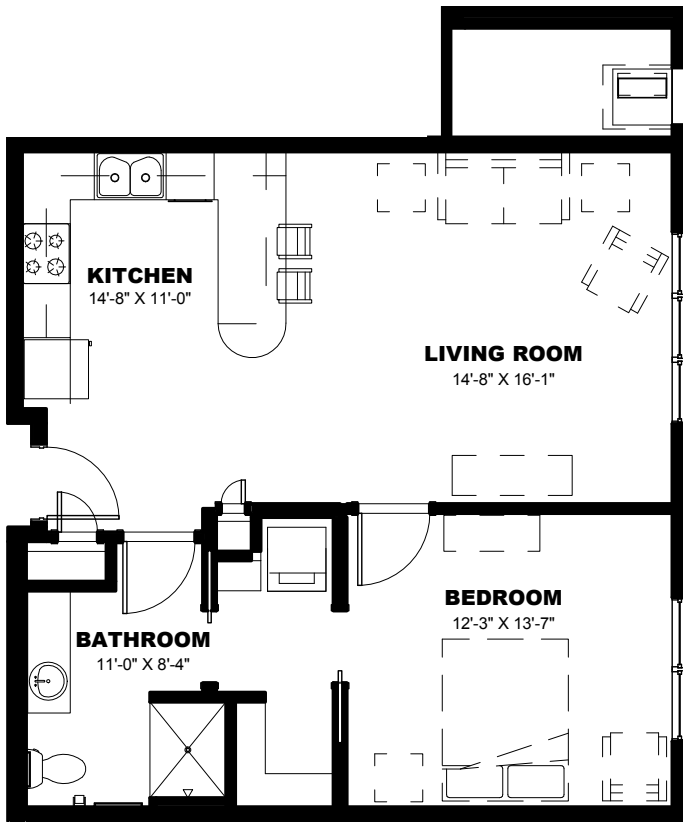

722
SQ FT

Beech

- » One-Bedroom
- » One-Bath

799
SQ FT

Mulberry

- » One-Bedroom
- » One-Bath

To make your reservation, call 219-322-8855 or visit ClarendaleOfScherville.com.

817
SQ FT

Olive

- » One-Bedroom
- » One-Bath

832
SQ FT

Pine

- » One-Bedroom
- » One-Bath

886
SQ FT

Sycamore

- » One-Bedroom
- » One-Bath
- » Den

955
SQ FT

Willow

- » One-Bedroom
- » One-Bath
- » Den

957
SQ FT

Elm

- » One-Bedroom
- » One-Bath
- » Den

To make your reservation, call 219-322-8855 or visit ClarendaleOfScherville.com.

1,137
SQ FT