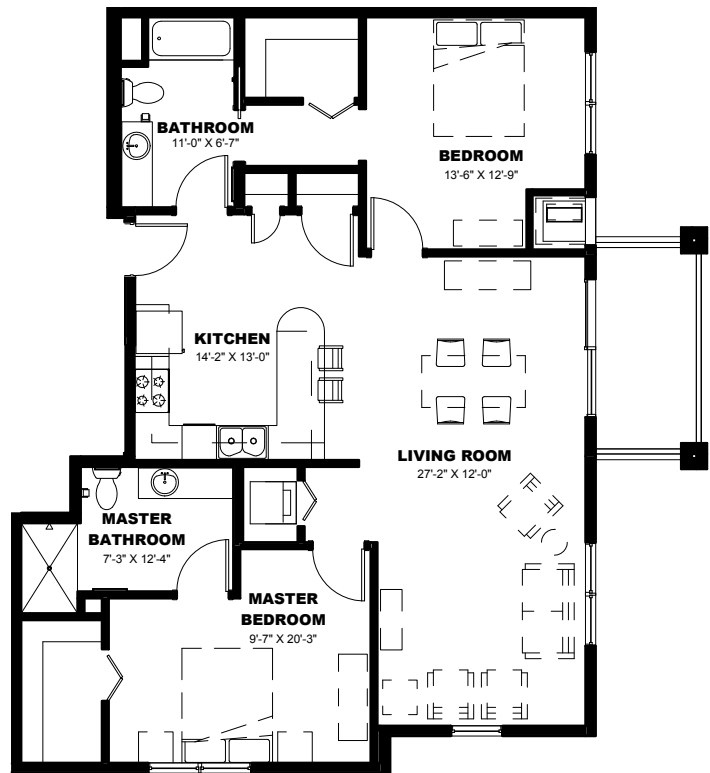

Cottonwood

- » One-Bedroom
- » One-Bath
- » Den

1,008
SQ FT

Holly

- » Two-Bedroom
- » Two-Bath

1,178
SQ FT

White Oak

- » Two-Bedroom
- » Two-Bath

To make your reservation, call 219-322-8855 or visit ClarendaleOfScherville.com.

1,218
SQ FT

Ash

- » Two-Bedroom
- » Two-Bath

1,282
SQ FT

Chestnut

- » Two-Bedroom
- » Two-Bath

1,277
SQ FT

Hickory

- » Two-Bedroom
- » Two-Bath

To make your reservation, call 219-322-8855 or visit ClarendaleOfSchererville.com.