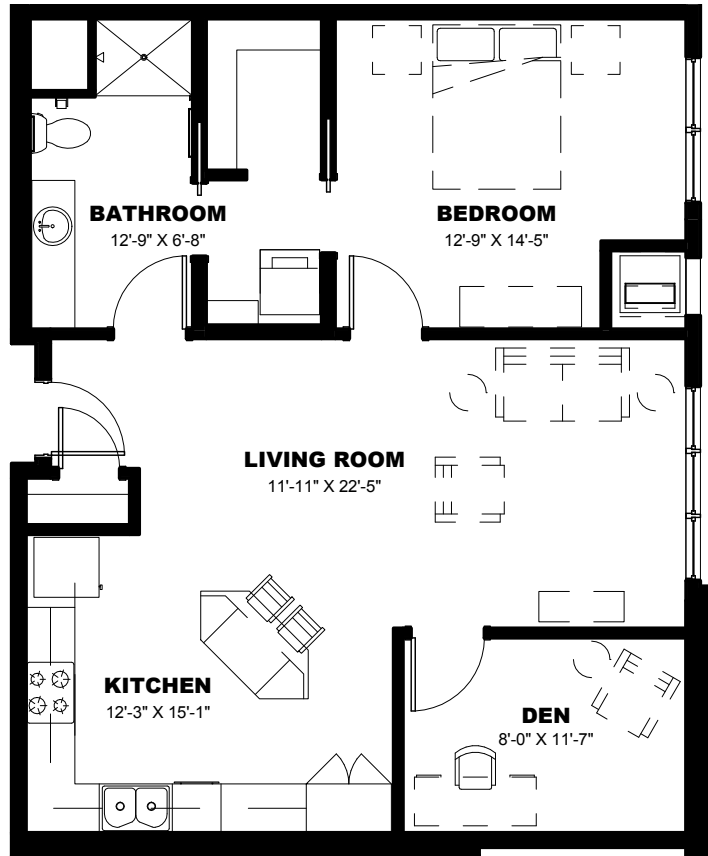

Olive

- » One-Bedroom
- » One-Bath

832
SQ FT

Pine

- » One-Bedroom
- » One-Bath

886
SQ FT

Sycamore

- » One-Bedroom
- » One-Bath
- » Den

955
SQ FT

Willow

- » One-Bedroom
- » One-Bath
- » Den

957
SQ FT

Elm

- » One-Bedroom
- » One-Bath
- » Den

To make your reservation, call 219-322-8855 or visit ClarendaleOfScherville.com.

1,137
SQ FT

Cottonwood

- » One-Bedroom
- » One-Bath
- » Den

1,008
SQ FT

Holly

- » Two-Bedroom
- » Two-Bath

1,178
SQ FT

White Oak

- » Two-Bedroom
- » Two-Bath