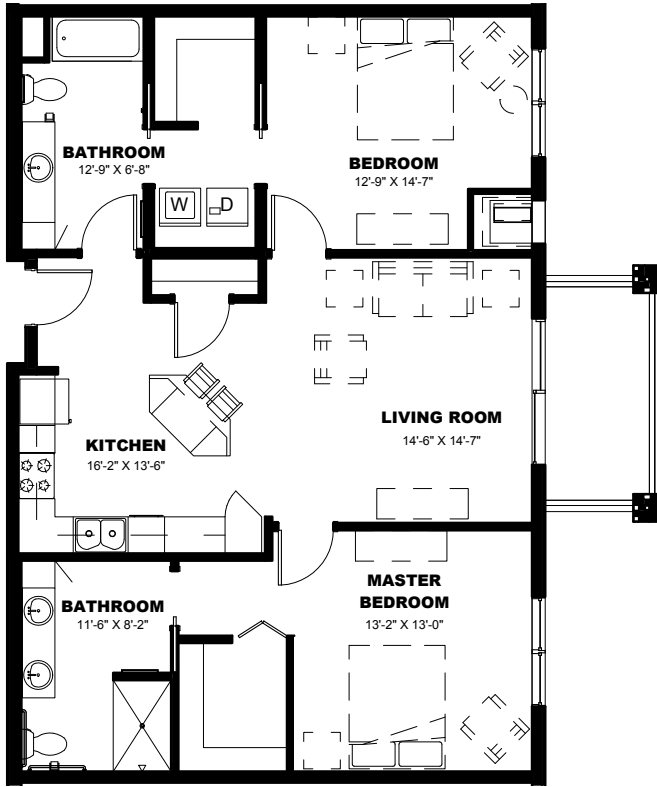

955
SQ FT

Willow

- » One-Bedroom
- » One-Bath
- » Den

957
SQ FT

Elm

- » One-Bedroom
- » One-Bath
- » Den

To make your reservation, call 219-322-8855 or visit ClarendaleOfScherville.com.

1,137
SQ FT

Cottonwood

- » One-Bedroom
- » One-Bath
- » Den

1,008
SQ FT

Holly

- » Two-Bedroom
- » Two-Bath

1,178
SQ FT

White Oak

- » Two-Bedroom
- » Two-Bath

To make your reservation, call 219-322-8855 or visit ClarendaleOfScherville.com.

1,218
SQ FT

Ash

- » Two-Bedroom
- » Two-Bath

1,282
SQ FT

Chestnut

- » Two-Bedroom
- » Two-Bath

1,277
SQ FT