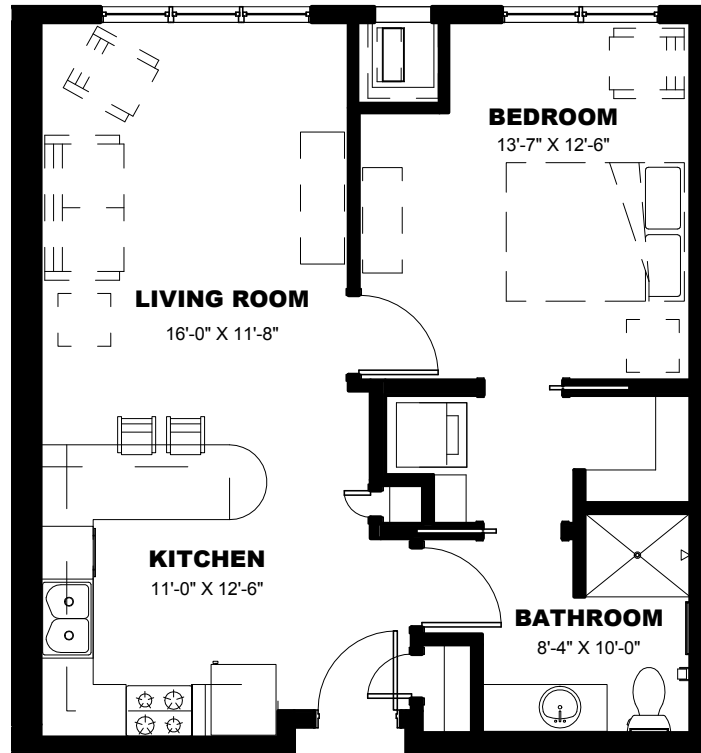

722
SQ FT

Beech

- » One-Bedroom
- » One-Bath

799
SQ FT

Mulberry

- » One-Bedroom
- » One-Bath

To make your reservation, call 219-322-8855 or visit ClarendaleOfScherville.com.

817
SQ FT

Olive

- » One-Bedroom
- » One-Bath

832
SQ FT

Pine

- » One-Bedroom
- » One-Bath

886
SQ FT

Sycamore

- » One-Bedroom
- » One-Bath
- » Den

955
SQ FT

Willow

- » One-Bedroom
- » One-Bath
- » Den

957
SQ FT

Elm

- » One-Bedroom
- » One-Bath
- » Den

To make your reservation, call 219-322-8855 or visit ClarendaleOfScherville.com.

1,137
SQ FT