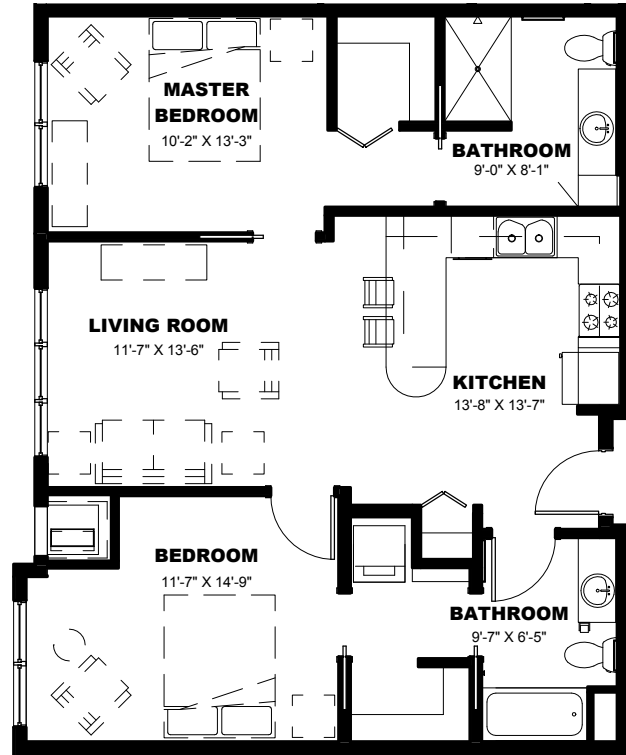

955
SQ FT

Willow

- » One-Bedroom
- » One-Bath
- » Den

957
SQ FT

Elm

- » One-Bedroom
- » One-Bath
- » Den

To make your reservation, call 219-322-8855 or visit ClarendaleOfScherville.com.

1,137
SQ FT

Cottonwood

- » One-Bedroom
- » One-Bath
- » Den

1,008
SQ FT

Holly

- » Two-Bedroom
- » Two-Bath

1,178
SQ FT

White Oak

- » Two-Bedroom
- » Two-Bath

To make your reservation, call 219-322-8855 or visit ClarendaleOfScherville.com.

1,218
SQ FT

Ash

- » Two-Bedroom
- » Two-Bath

1,282
SQ FT

Chestnut

- » Two-Bedroom
- » Two-Bath

1,277
SQ FT