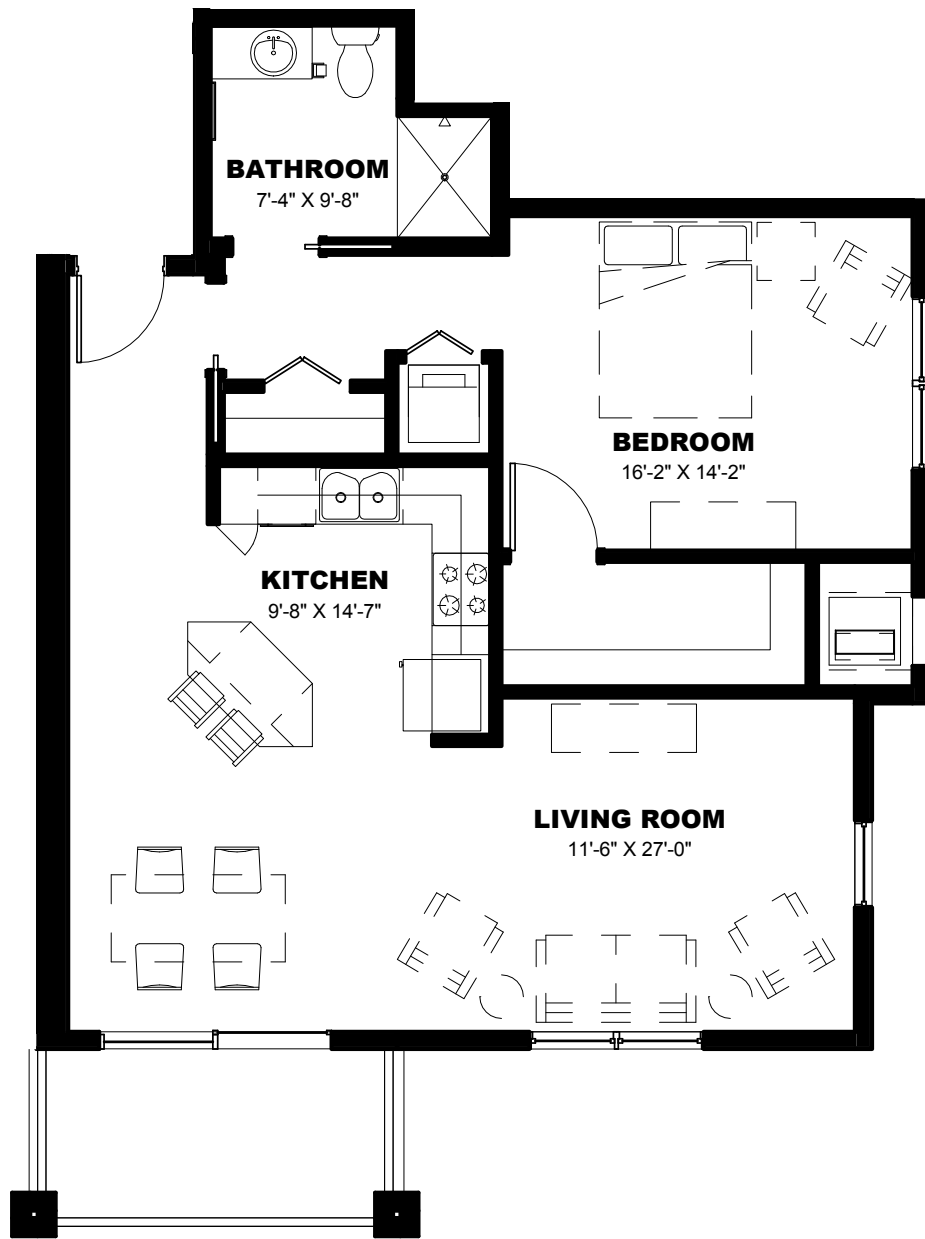

890
SQ FT

Hawthorn

- » One-Bedroom
- » One-Bath

Clarendale of Schererville is a joint venture of Ryan Companies US, Inc., and LCS®, a leading provider of high quality senior lifestyle products and services of Des Moines, Iowa. Life Care Services™, An LCS® Company, manages the community.