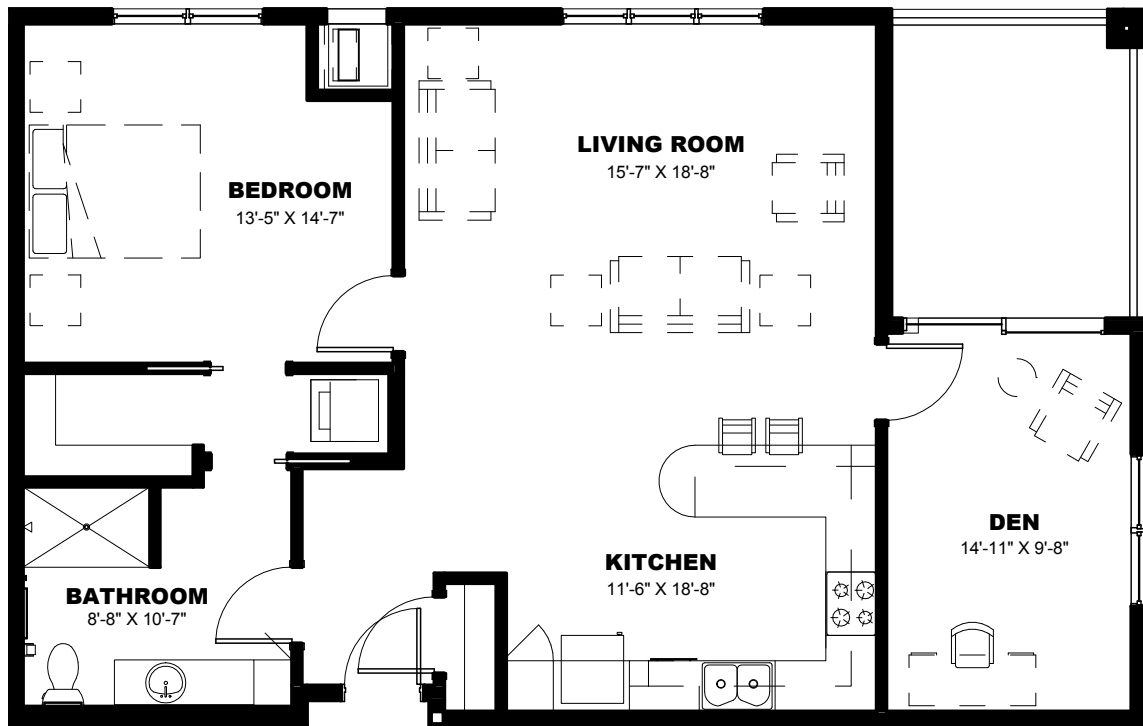

955
SQ FT

Willow

- » One-Bedroom
- » One-Bath
- » Den

957
SQ FT

Elm

- » One-Bedroom
- » One-Bath
- » Den

To make your reservation, call 219-322-8855 or visit ClarendaleOfScherville.com.

1,137
SQ FT

Cottonwood

- » One-Bedroom
- » One-Bath
- » Den

1,008
SQ FT

Holly

- » Two-Bedroom
- » Two-Bath

1,178
SQ FT

White Oak

- » Two-Bedroom
- » Two-Bath

To make your reservation, call 219-322-8855 or visit ClarendaleOfScherville.com.

1,218
SQ FT

Ash

- » Two-Bedroom
- » Two-Bath

1,282
SQ FT

Chestnut

- » Two-Bedroom
- » Two-Bath

1,277
SQ FT