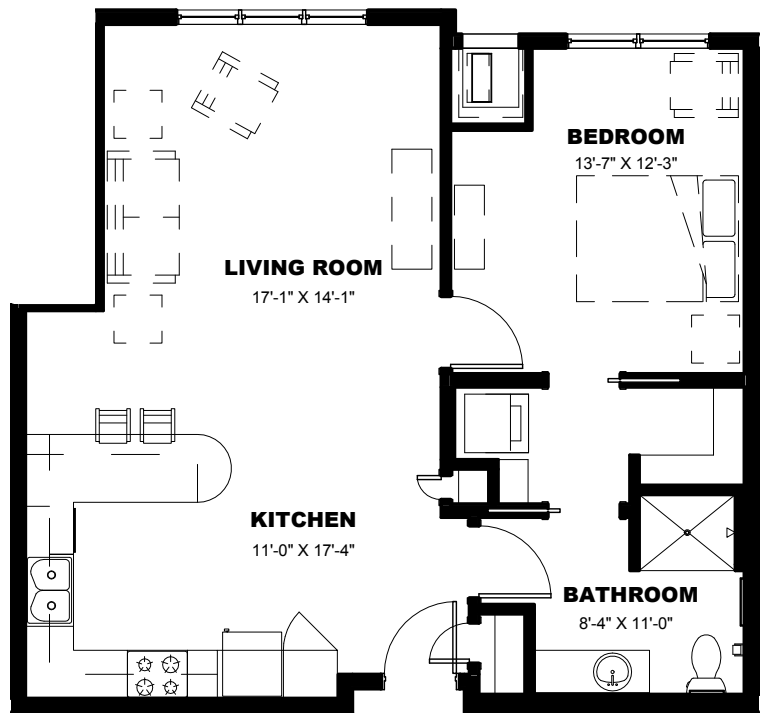

722
SQ FT

Beech

- » One-Bedroom
- » One-Bath

799
SQ FT

Mulberry

- » One-Bedroom
- » One-Bath

To make your reservation, call 219-322-8855 or visit ClarendaleOfScherville.com.

817
SQ FT

Olive

- » One-Bedroom
- » One-Bath

832
SQ FT

Pine

- » One-Bedroom
- » One-Bath

886
SQ FT

Sycamore

- » One-Bedroom
- » One-Bath
- » Den

955
SQ FT

Willow

- » One-Bedroom
- » One-Bath
- » Den

957
SQ FT

Elm

- » One-Bedroom
- » One-Bath
- » Den

To make your reservation, call 219-322-8855 or visit ClarendaleOfScherville.com.

1,137
SQ FT