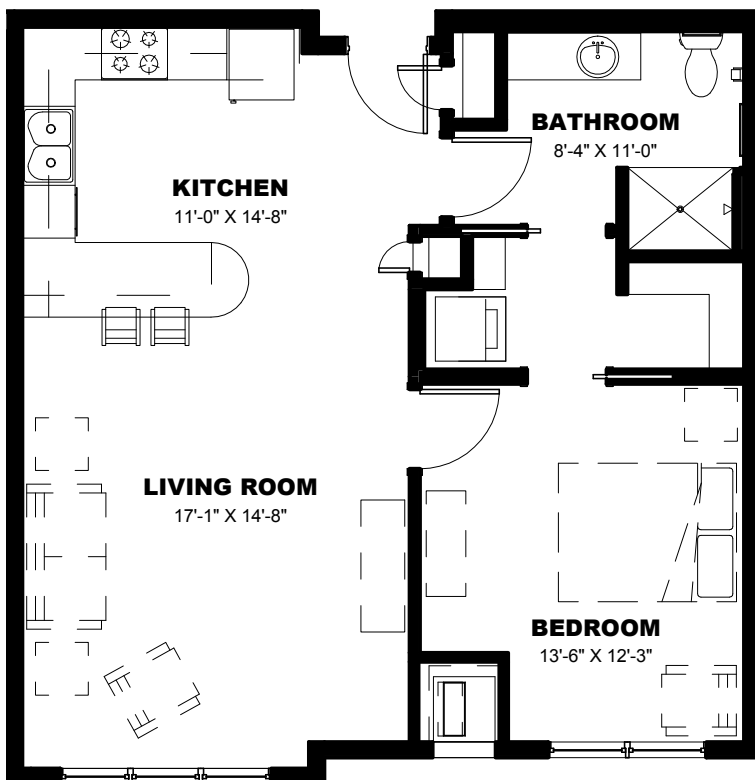

722
SQ FT

Beech

- » One-Bedroom
- » One-Bath

799
SQ FT

Mulberry

- » One-Bedroom
- » One-Bath

To make your reservation, call 219-322-8855 or visit ClarendaleOfScherville.com.

817
SQ FT

Olive

- » One-Bedroom
- » One-Bath

832
SQ FT

Pine

- » One-Bedroom
- » One-Bath

886
SQ FT

Sycamore

- » One-Bedroom
- » One-Bath
- » Den

955
SQ FT

Willow

- » One-Bedroom
- » One-Bath
- » Den

957
SQ FT

Elm

- » One-Bedroom
- » One-Bath
- » Den

To make your reservation, call 219-322-8855 or visit ClarendaleOfScherville.com.

1,137
SQ FT