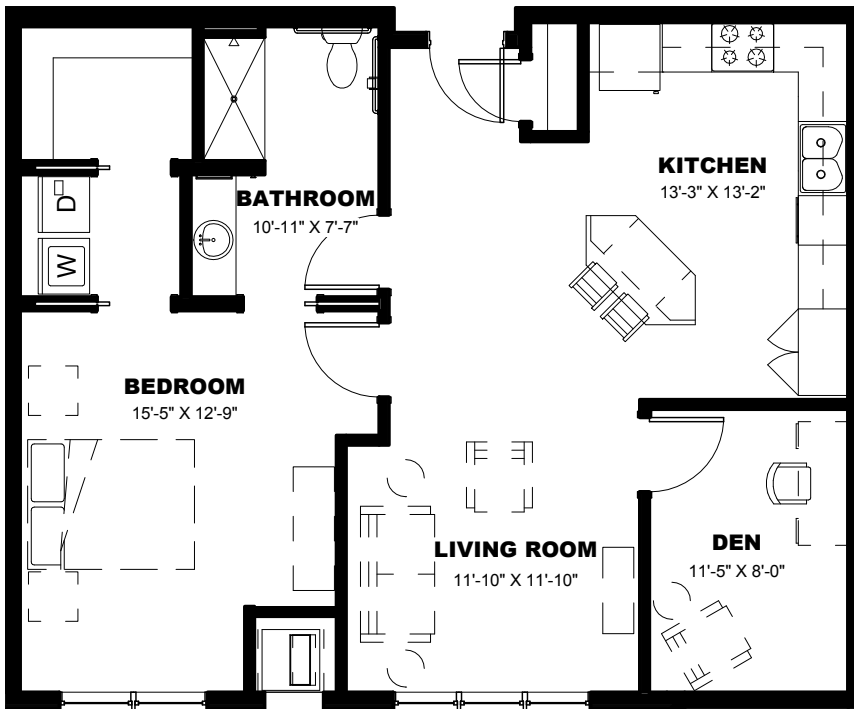

Olive

- » One-Bedroom
- » One-Bath

832
SQ FT

Pine

- » One-Bedroom
- » One-Bath

886
SQ FT

Sycamore

- » One-Bedroom
- » One-Bath
- » Den

955
SQ FT

Willow

- » One-Bedroom
- » One-Bath
- » Den

957
SQ FT

Elm

- » One-Bedroom
- » One-Bath
- » Den

To make your reservation, call 219-322-8855 or visit ClarendaleOfScherville.com.

1,137
SQ FT

Cottonwood

- » One-Bedroom
- » One-Bath
- » Den

1,008
SQ FT

Holly

- » Two-Bedroom
- » Two-Bath

1,178
SQ FT

White Oak

- » Two-Bedroom
- » Two-Bath