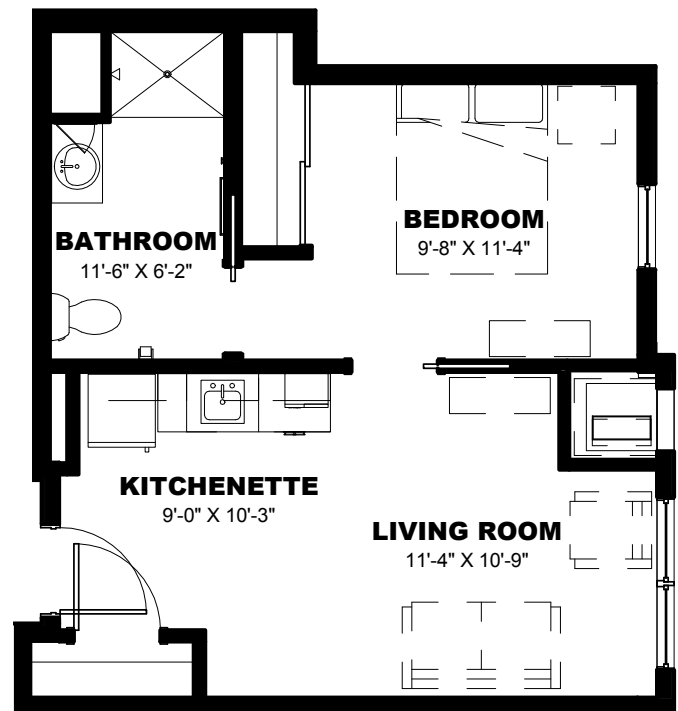

451
SQ FT

Maple

- » One-Bedroom
- » One-Bath

459
SQ FT

Birch

- » One-Bedroom
- » One-Bath

To make your reservation, call 219-322-8855 or visit ClarendaleOfSchererville.com.

491
SQ FT

Magnolia

- » One-Bedroom
- » One-Bath

518
SQ FT

Honeysuckle

- » One-Bedroom
- » One-Bath

630
SQ FT

Cypress

- » One-Bedroom
- » One-Bath
- » Den

To make your reservation, call 219-322-8855 or visit ClarendaleOfScherville.com.

831
SQ FT

Juniper

- » Two-Bedroom
- » One-Bath

838
SQ FT

Spruce

- » Two-Bedroom
- » One-Bath

457
SQ FT