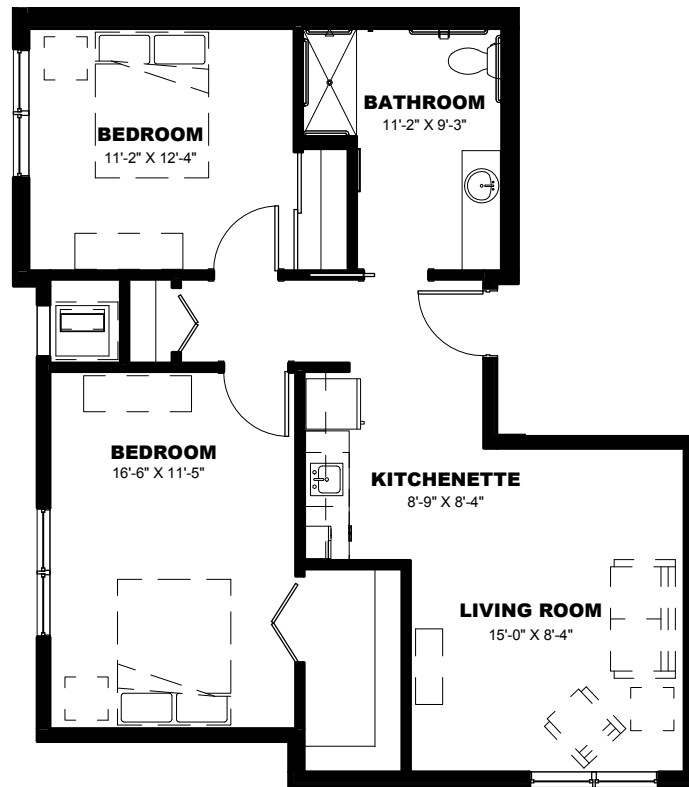

451
SQ FT

Maple

- » One-Bedroom
- » One-Bath

459
SQ FT

Birch

- » One-Bedroom
- » One-Bath

To make your reservation, call 219-322-8855 or visit ClarendaleOfSchererville.com.

491
SQ FT

Magnolia

- » One-Bedroom
- » One-Bath

518
SQ FT

Honeysuckle

- » One-Bedroom
- » One-Bath

630
SQ FT

Cypress

- » One-Bedroom
- » One-Bath
- » Den

To make your reservation, call 219-322-8855 or visit ClarendaleOfScherville.com.

831
SQ FT

Juniper

- » Two-Bedroom
- » One-Bath

838
SQ FT

Spruce

- » Two-Bedroom
- » One-Bath

457
SQ FT