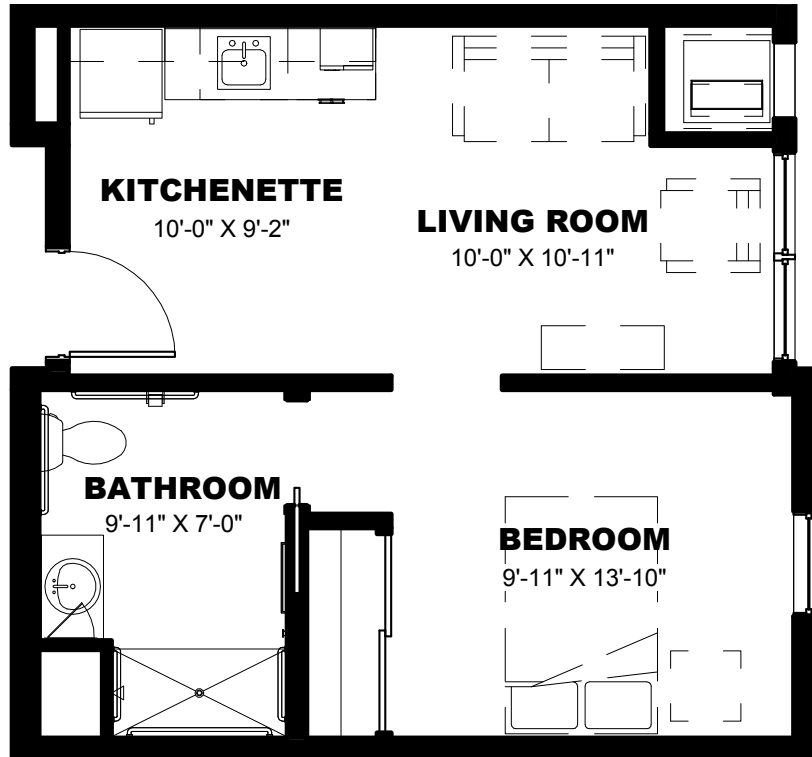

Magnolia

- » One-Bedroom
- » One-Bath

518
SQ FT

Honeysuckle

- » One-Bedroom
- » One-Bath

630
SQ FT

Cypress

- » One-Bedroom
- » One-Bath
- » Den

To make your reservation, call 219-322-8855 or visit ClarendaleOfScherville.com.

831
SQ FT

Juniper

- » Two-Bedroom
- » One-Bath

838
SQ FT

Spruce

- » Two-Bedroom
- » One-Bath

457
SQ FT