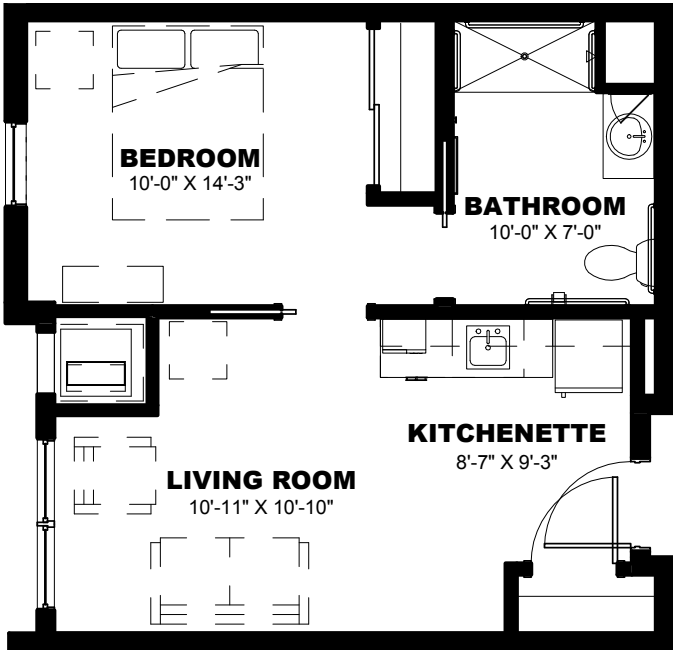

451
SQ FT

Maple

- » One-Bedroom
- » One-Bath

459
SQ FT

Birch

- » One-Bedroom
- » One-Bath

To make your reservation, call 219-322-8855 or visit ClarendaleOfSchererville.com.

491
SQ FT

Magnolia

- » One-Bedroom
- » One-Bath

518
SQ FT

Honeysuckle

- » One-Bedroom
- » One-Bath

630
SQ FT

Cypress

- » One-Bedroom
- » One-Bath
- » Den

To make your reservation, call 219-322-8855 or visit ClarendaleOfScherville.com.

831
SQ FT

Juniper

- » Two-Bedroom
- » One-Bath

838
SQ FT

Spruce

- » Two-Bedroom
- » One-Bath

457
SQ FT