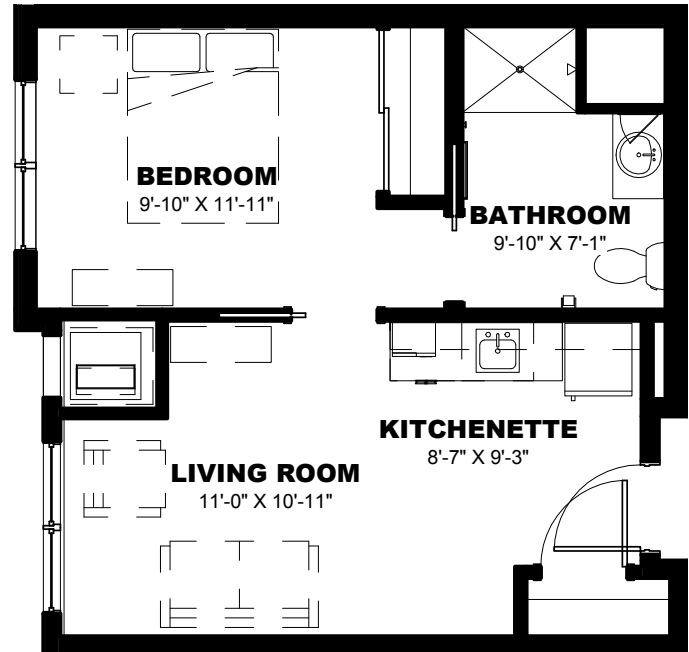

451
SQ FT

Maple

- » One-Bedroom
- » One-Bath

459
SQ FT

Birch

- » One-Bedroom
- » One-Bath

To make your reservation, call 219-322-8855 or visit ClarendaleOfSchererville.com.

491
SQ FT

Magnolia

- » One-Bedroom
- » One-Bath

518
SQ FT

Honeysuckle

- » One-Bedroom
- » One-Bath

630
SQ FT

Cypress

- » One-Bedroom
- » One-Bath
- » Den

To make your reservation, call 219-322-8855 or visit ClarendaleOfScherville.com.

831
SQ FT

Juniper

- » Two-Bedroom
- » One-Bath

838
SQ FT

Spruce

- » Two-Bedroom
- » One-Bath

457
SQ FT