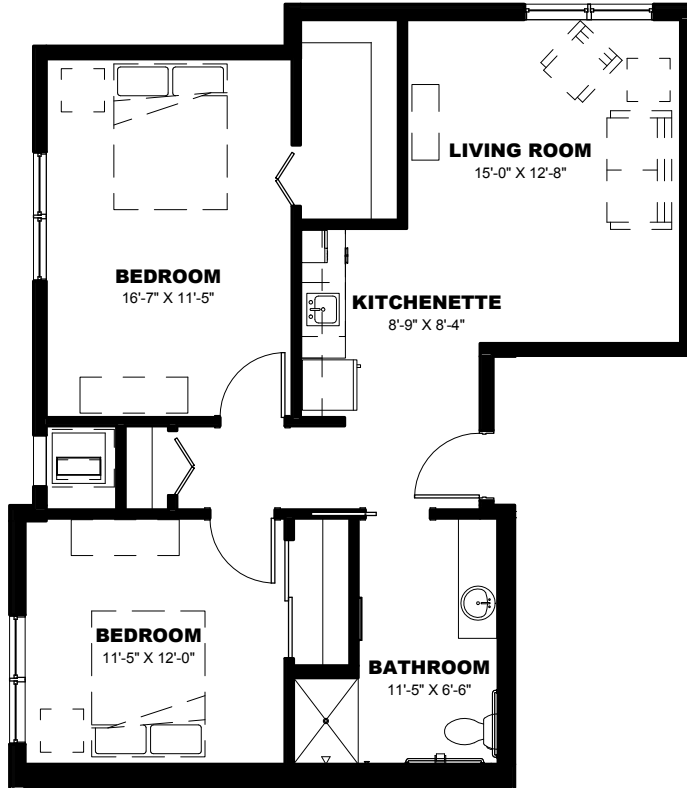

451
SQ FT

Maple

- » One-Bedroom
- » One-Bath

459
SQ FT

Birch

- » One-Bedroom
- » One-Bath

To make your reservation, call 219-322-8855 or visit ClarendaleOfSchererville.com.

491
SQ FT

Magnolia

- » One-Bedroom
- » One-Bath

518
SQ FT

Honeysuckle

- » One-Bedroom
- » One-Bath

630
SQ FT

Cypress

- » One-Bedroom
- » One-Bath
- » Den

To make your reservation, call 219-322-8855 or visit ClarendaleOfScherville.com.

831
SQ FT

Juniper

- » Two-Bedroom
- » One-Bath

838
SQ FT

Spruce

- » Two-Bedroom
- » One-Bath

457
SQ FT