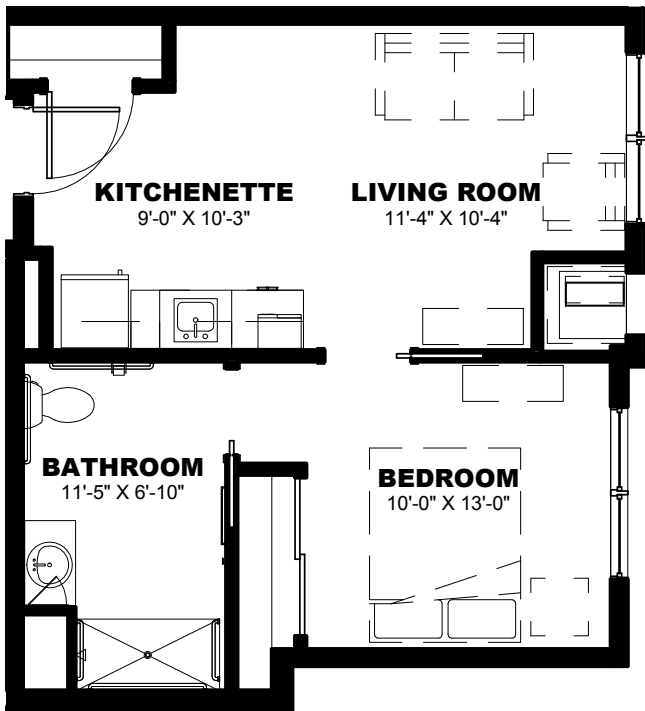

451
SQ FT

Maple

- » One-Bedroom
- » One-Bath

459
SQ FT

Birch

- » One-Bedroom
- » One-Bath

To make your reservation, call 219-322-8855 or visit ClarendaleOfSchererville.com.

491
SQ FT

Magnolia

- » One-Bedroom
- » One-Bath

518
SQ FT

Honeysuckle

- » One-Bedroom
- » One-Bath

630
SQ FT

Cypress

- » One-Bedroom
- » One-Bath
- » Den

To make your reservation, call 219-322-8855 or visit ClarendaleOfScherville.com.

831
SQ FT

Juniper

- » Two-Bedroom
- » One-Bath

838
SQ FT

Spruce

- » Two-Bedroom
- » One-Bath

457
SQ FT