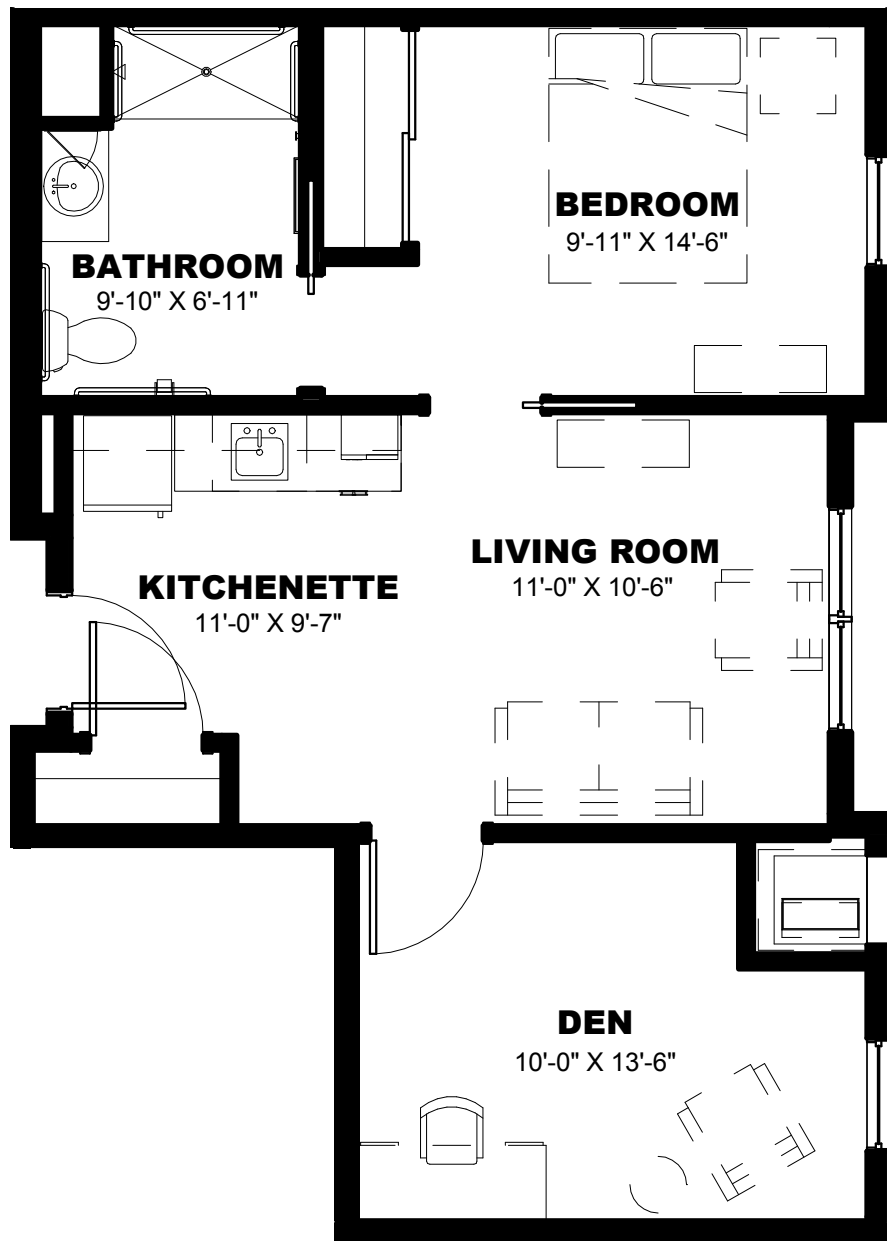

451
SQ FT

Maple

- » One-Bedroom
- » One-Bath

459
SQ FT

Birch

- » One-Bedroom
- » One-Bath

To make your reservation, call 219-322-8855 or visit ClarendaleOfSchererville.com.

491
SQ FT

Magnolia

- » One-Bedroom
- » One-Bath

518
SQ FT

Honeysuckle

- » One-Bedroom
- » One-Bath

630
SQ FT

Cypress

- » One-Bedroom
- » One-Bath
- » Den

To make your reservation, call 219-322-8855 or visit ClarendaleOfScherville.com.

831
SQ FT

Juniper

- » Two-Bedroom
- » One-Bath

838
SQ FT

Spruce

- » Two-Bedroom
- » One-Bath

457
SQ FT